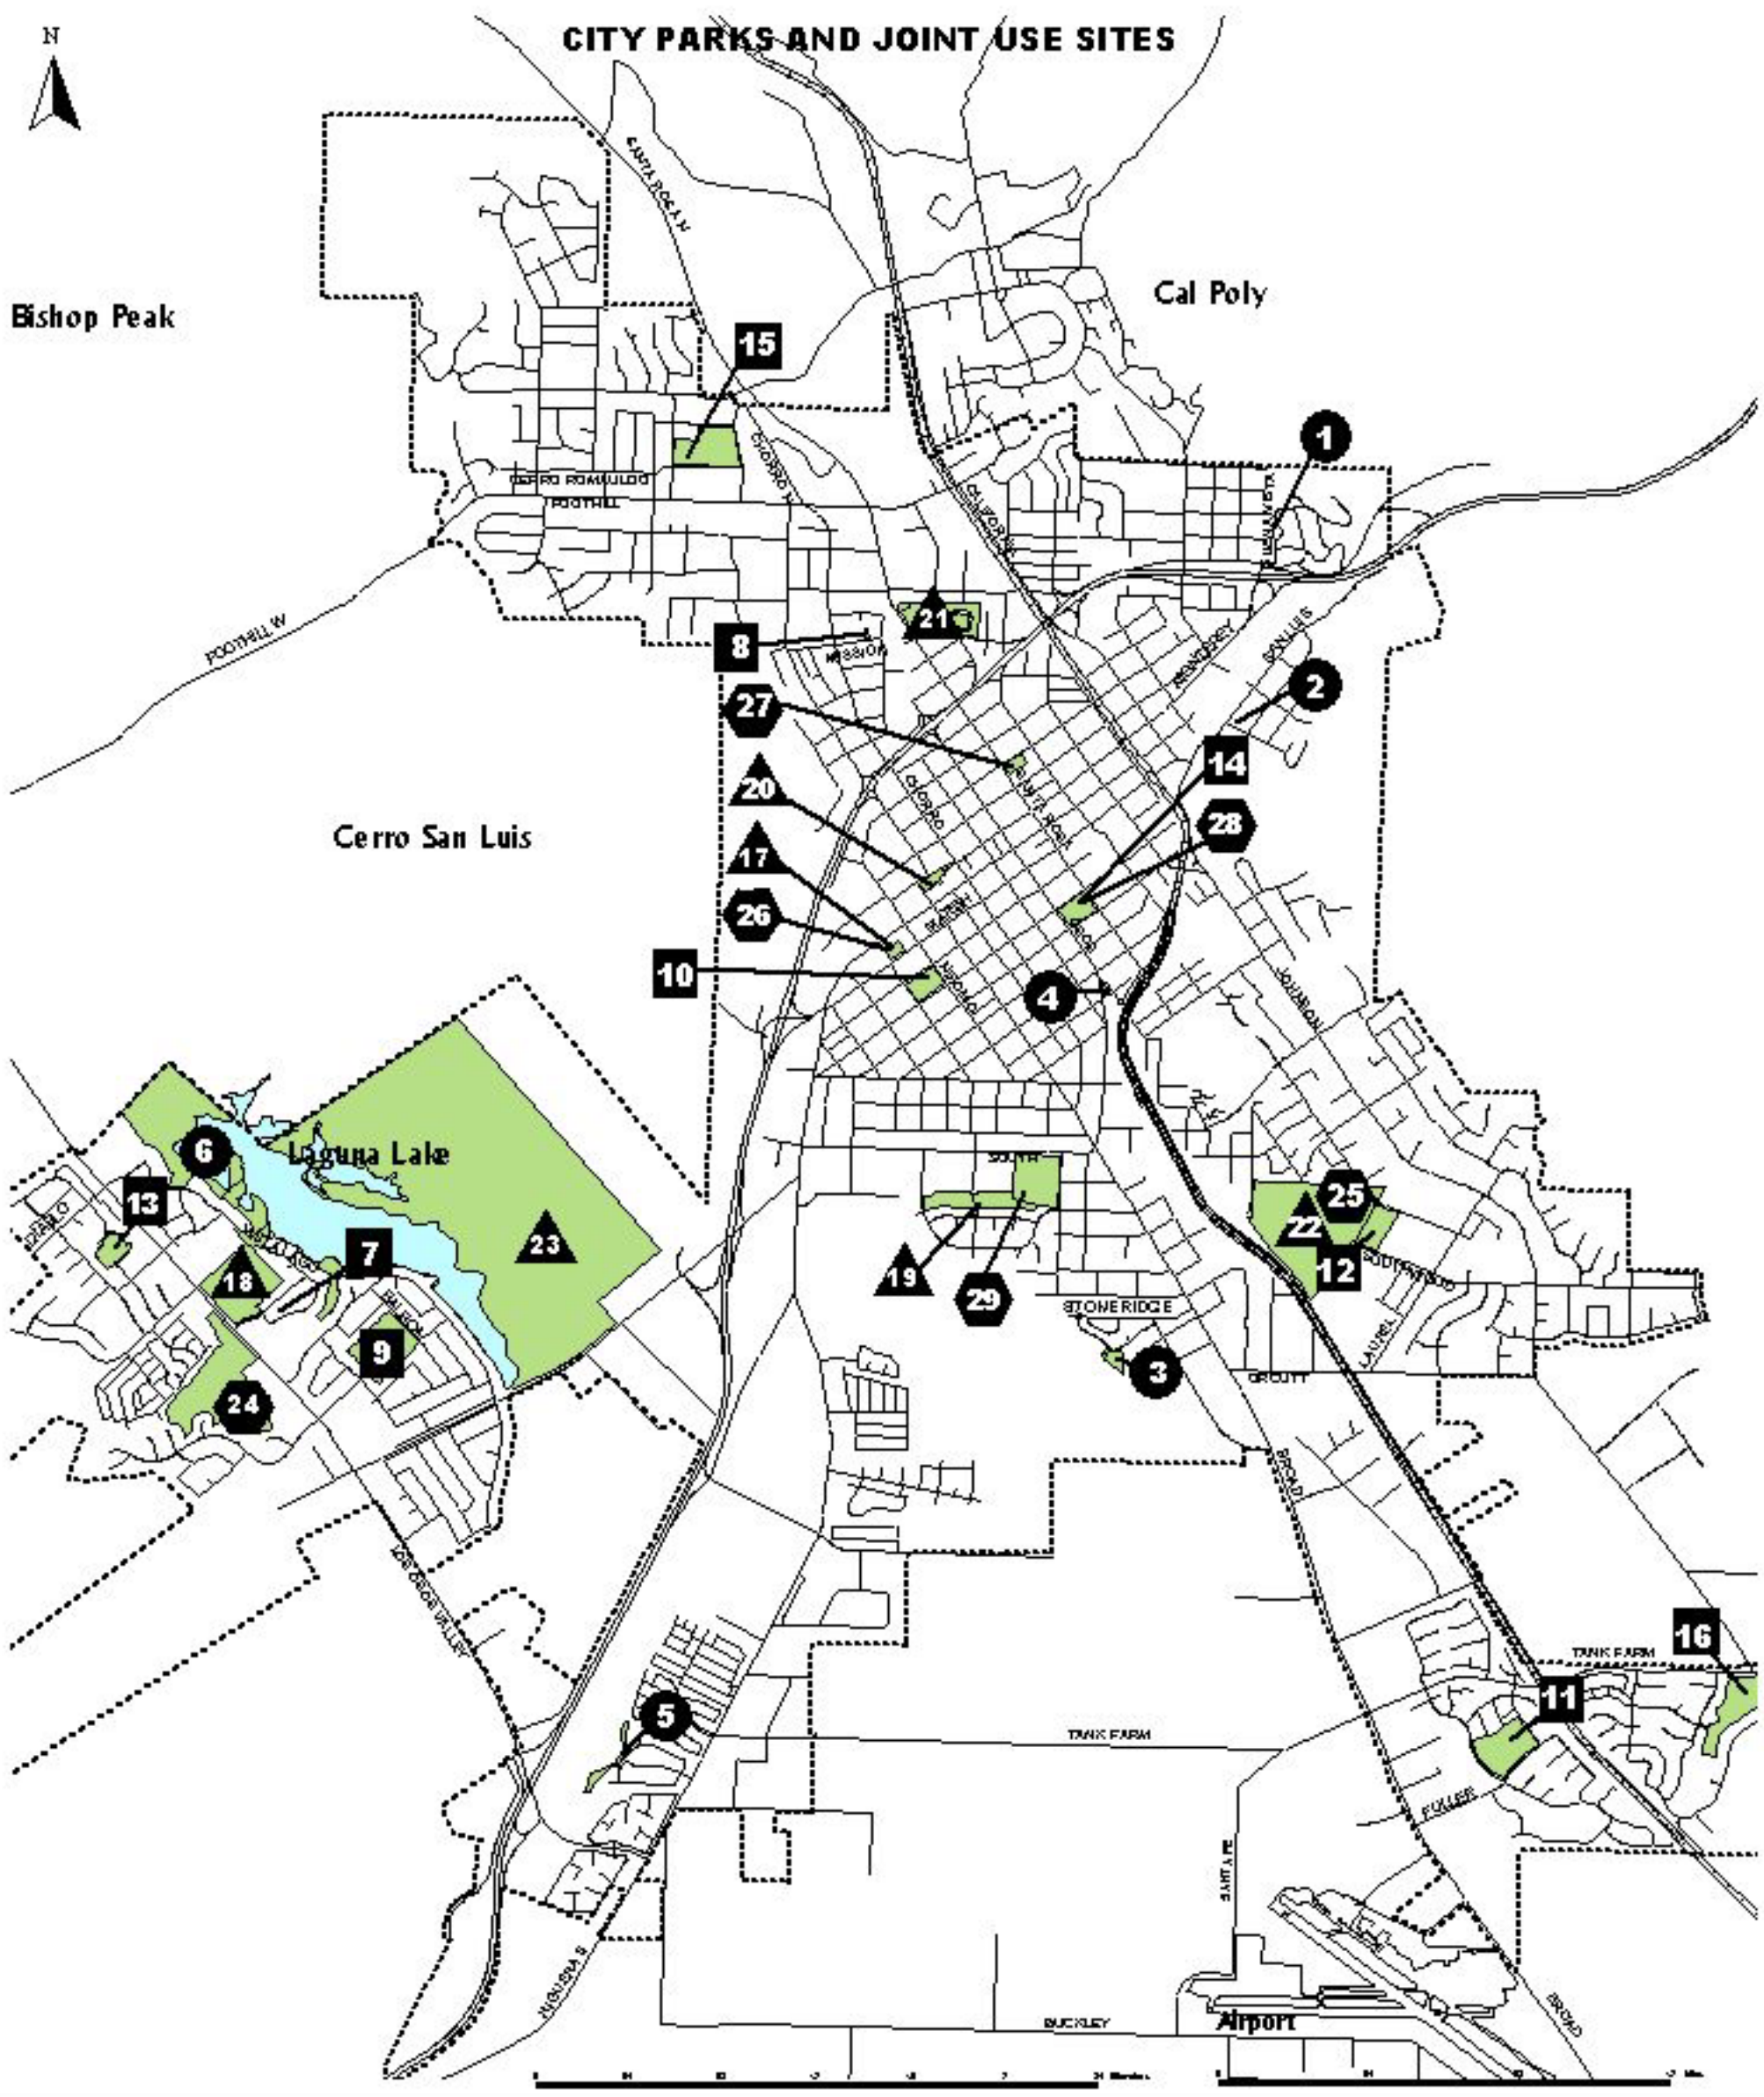

CITY PARKS AND JOINT USE SITES

N

Bishop Peak

Cal Poly

MINI PARKS

NEIGHBORHOOD PARKS

RECREATIONAL CENTERS & SPECIAL FEATURES

COMMUNITY PARKS