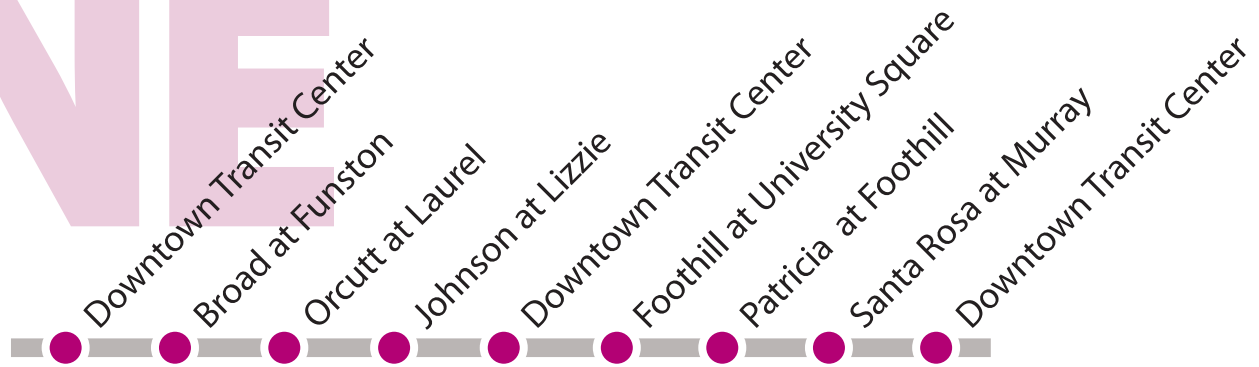

1**Broad/Johnson/University Square****ONE****Start** 7:15**Weekdays**

Hourly	:15	:25	:31	:40	:47	:53	:58	:04	:09
End									6:09

Route 1 serves the following stops (Transfer Options):

- **Downtown Transit Center** (all except 6a) **e**
Nipomo at Higuera
Marsh at Broad
Broad at Islay
- **Broad at Funston** (4, 5)
Broad at Caudill
Broad at Sweeney
Orcutt at Duncan
- **Orcutt at Laurel** (3)
Orcutt at Johnson
- **Johnson at Gregory**
Southwood at Woodside
Southwood at Laurel
Laurel at Laurel Lane Mrkt
- **Johnson at Lizzie** (3)
Johnson at Marsh
- **Downtown Transit Center** (all except 6a) **e**
Santa Rosa at Murray
- **Foothill at University Square** (5, 6a)
Foothill at Ferrini
Foothill at Cuesta
Highland at Cuesta
Highland at Jeffrey
Patricia at Highland
- **Patricia at Foothill**
Foothill at La Entrada
Foothill at Cuesta
Foothill at Ferrini
Foothill at Chorro (4, 6a)
Foothill at Casa (4)
Casa at Deseret
Murray at Casa
- **Santa Rosa at Murray**
- **Downtown Transit Center** (all except 6a) **e**